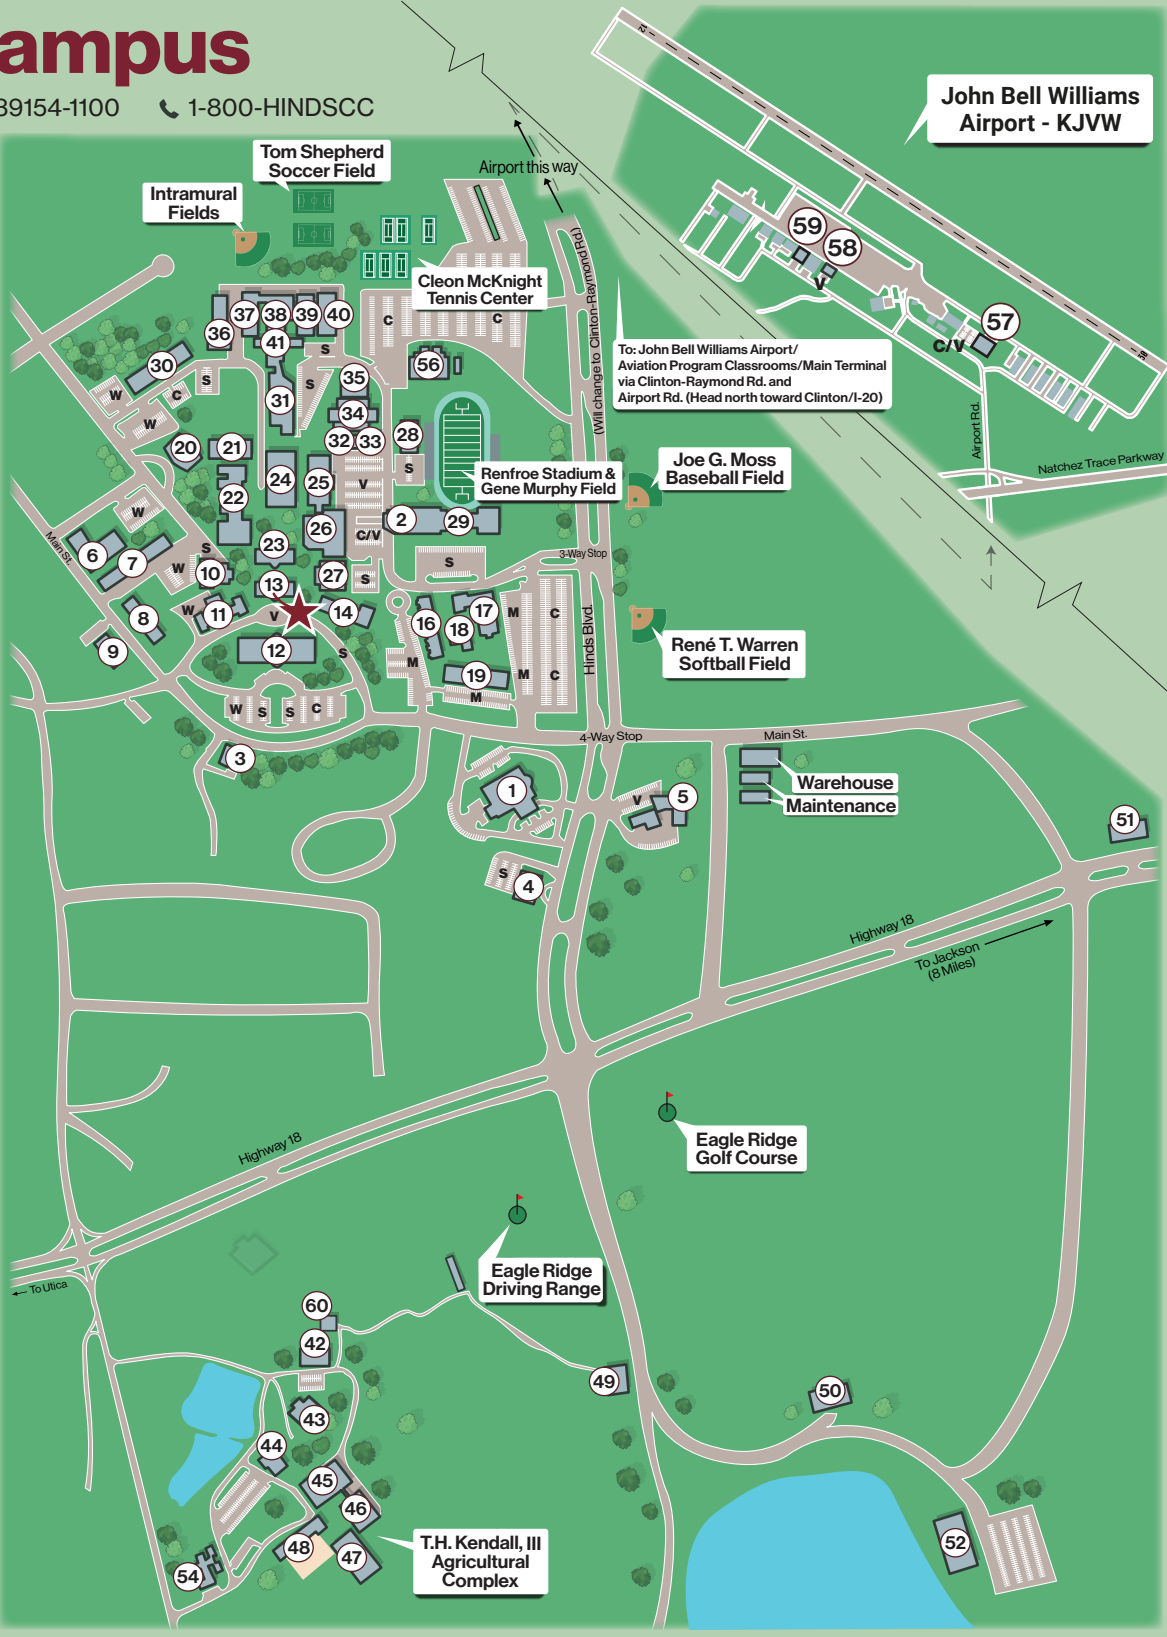

Raymond Campus

501 East Main Street, Raymond, MS 39154-1100 1-800-HINDSCC

John Bell Williams Airport - KJW

Residence Halls

Allen-Dukes-Whitaker Hall	8
Davis Hall (DVH)	20
Greaves Hall (GRH)	16
Hardy-Puryear Hall (HPR)	6
Marshall Hall (MRH)	7
Pickett Hall (Old Main Women's Residence) (PKH)	11
Riggs-Virden Hall	19
Sheffield-Woolley Hall (SWH)	17

Other Buildings

A.L. Denton Hall (DNH)	27
Adam Jenkins Jr. Hall (AJH)	13
★ Enrollment Center in Adam Jenkins Jr. Hall (AJH)	13
Agriculture Arena - (AAR)	45
Bull Test Center (BTC)	48
Cafeteria (CFT)	26
Central MS Research and Extension Center (MSU)	54
D.G. "Sonny" Fountain Hall	1
District Adult Education Center	5
Eagle Ridge Conference Center	52
Eagle Ridge Golf Course, Pro Shop & Grill (GPS)	49
Eagle Ridge Golf Course Maint. Shop (GCM)	60
Katherine Denton Art Building (DAB)	35
Mayo Fieldhouse (MFH)	29
McKenzie Arena - (MKA)	44
Facilities Management (FM)	3
Porter Hall (Meat Merchandising) (PH)	4
Raymond Lake Lodge (LDG)	50
Sale Barn/Arena (SLB)	47
Show/Holding Arena (SHA)	46
Stadium Building	28
Student Union (SUB)	25
Troy Arlis Ricks Wellness Complex	2