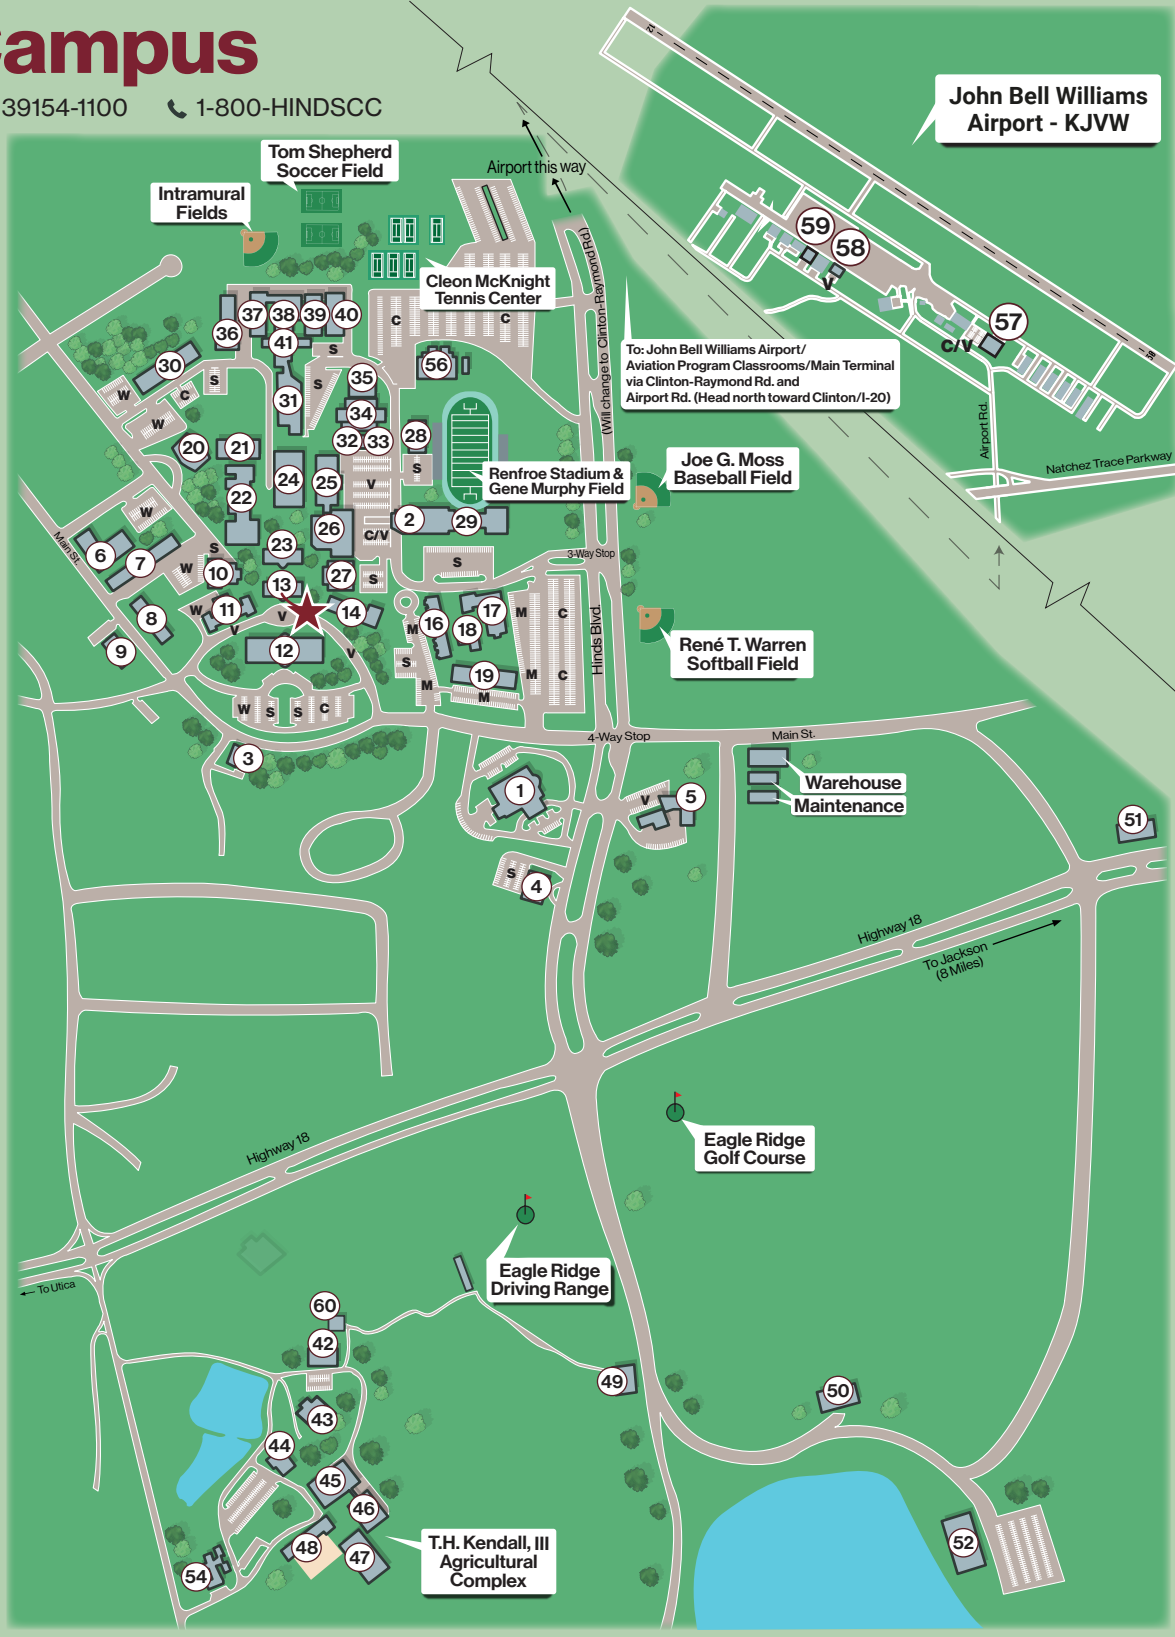

Raymond Campus

501 East Main Street, Raymond, MS 39154-1100 1-800-HINDSCC

John Bell Williams Airport - KJW

Residence Halls

Allen-Dukes-Whitaker Hall	8
Davis Hall (DVH)	20
Greaves Hall (GRH)	16
Hardy-Puryear Hall (HPR)	6
Marshall Hall (MRH)	7
Pickett Hall (Old Main Women's Residence) (PKH)	11
Riggs-Virden Hall	19
Sheffield-Woolley Hall (SWH)	17

Other Buildings

A.L. Denton Hall (DNH)	27
Adam Jenkins Jr. Hall (AJH)	13
★ Enrollment Center in Adam Jenkins Jr. Hall (AJH)	13
Agriculture Arena - (AAR)	45
Bull Test Center (BTC)	48
Cafeteria (CFT)	26
Central MS Research and Extension Center (MSU)	54
D.G. "Sonny" Fountain Hall	1
District Adult Education Center	5
Eagle Ridge Conference Center	52
Eagle Ridge Golf Course, Pro Shop & Grill (GPS)	49
Eagle Ridge Golf Course Maint. Shop (GCM)	60
Katherine Denton Art Building (DAB)	35
Mayo Fieldhouse (MFH)	29
McKenzie Arena - (MKA)	44
Facilities Management (FM)	3
Porter Hall (Meat Merchandising) (PH)	4
Raymond Lake Lodge (LDG)	50
Sale Barn/Arena (SLB)	47
Show/Holding Arena (SHA)	46
Stadium Building	28
Student Union (SUB)	25
Troy Arlis Ricks Wellness Complex	2